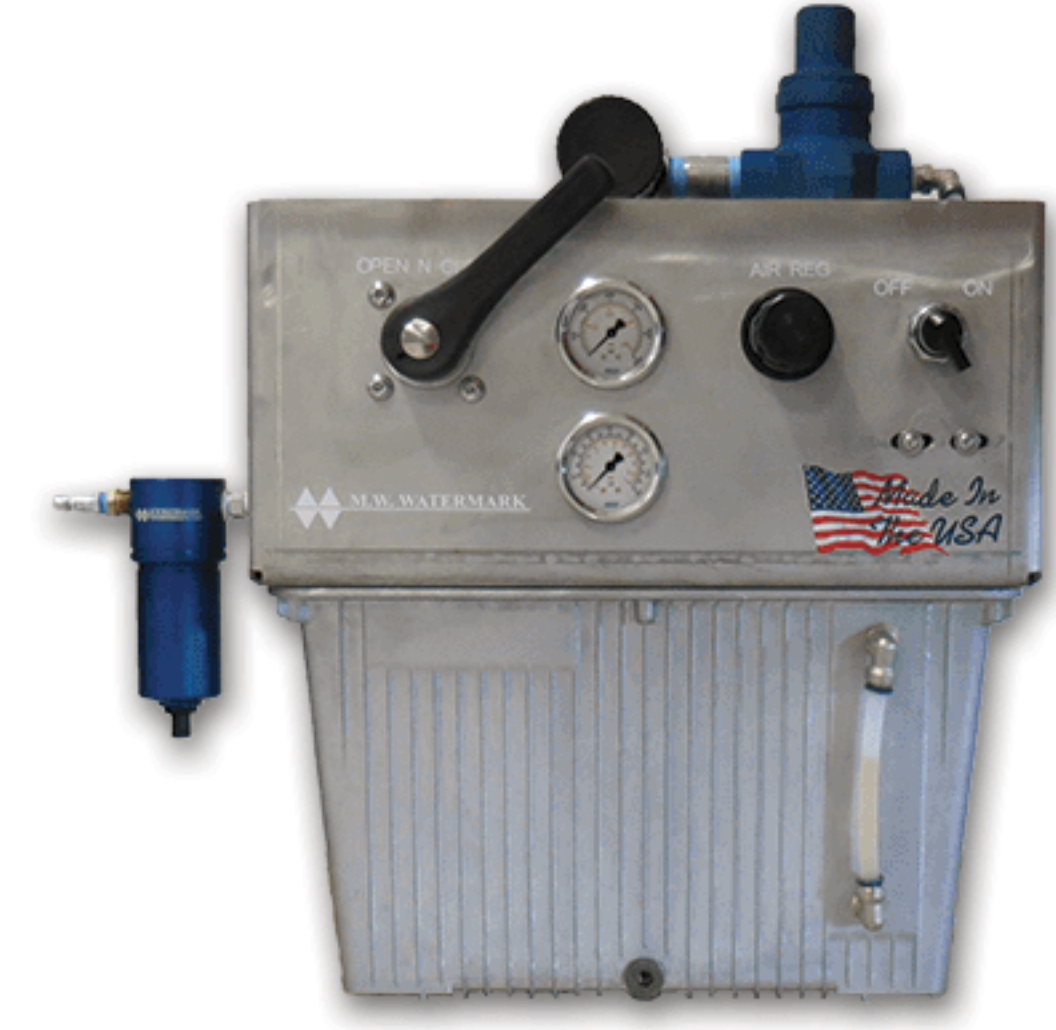

M.W. WATERMARK™ AFTERMARKET ACCESSORIES