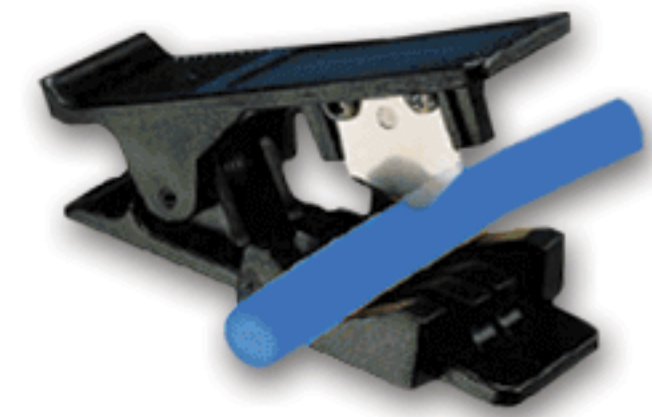

PLATE ACCESSORIES

CLOTH DOGS

Black (Ends)
40000906

Blue #3
40000907

Red #1
40000908

Please call for pricing

RUBBER WASHER
For Cloth Dog
40014498