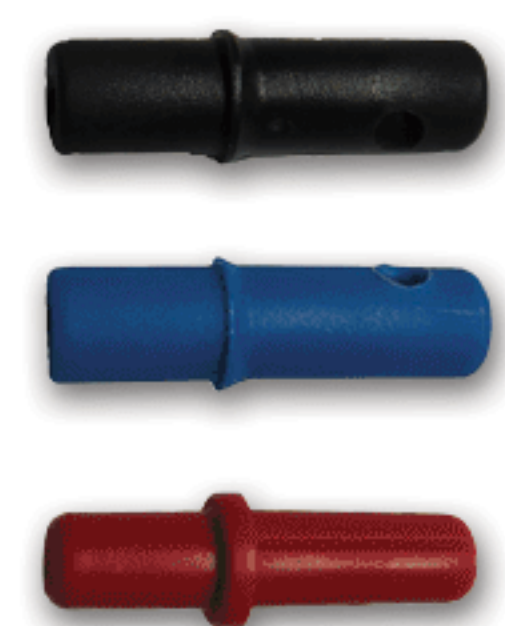

40033408
 80-95 PFRv
 0.84 Darcy
 13.5-17lb/cf
 Food Grade
 \$36

40033409
 < 35 PFRv
 0.06 Darcy
 < 35lb/cf
 Food Grade
 \$36

SEAL KIT
 Hydraulic and Air
 M71 Pump
 40000193
 \$248

TUBE CUTTER
 40033018
 \$16

PLATE ACCESSORIES

CLOTH DOGS

Black (Ends)
 40000906
 Blue #3
 40000907
 Red #1
 40000908
 \$2.50 Ea

RUBBER WASHER
 For Cloth Dog
 40014498
 \$0.65 Ea

PLATE PLUGS

1/2"
 40015667
 3/8"
 40015668
 3/4"
 40000392
 \$2.50 Ea

HANDLE
 w/ Hardware • Bolt On
 40002722
 \$40

SPATULAS

14" POLYPRO
 40000159
 \$32

14" NYLON
 40000672
 \$36

HEAD NYLON
 40000161
 \$19

40" NYLON
 40000160
 \$47

48" NYLON HEAD
 40000793
 \$154

AFTERMARKET SALES TEAM, CALL OR EMAIL: