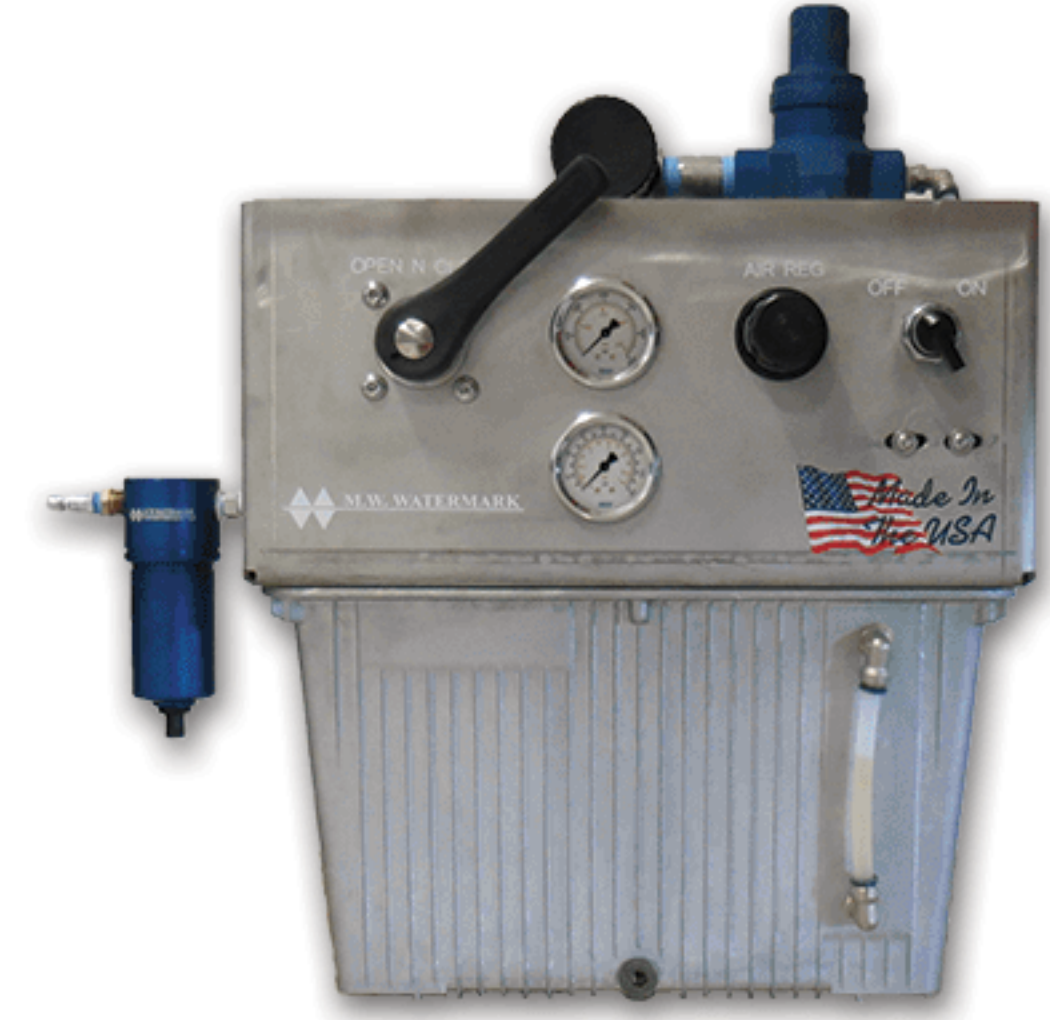

M.W. WATERMARK™ AFTERMARKET ACCESSORIES