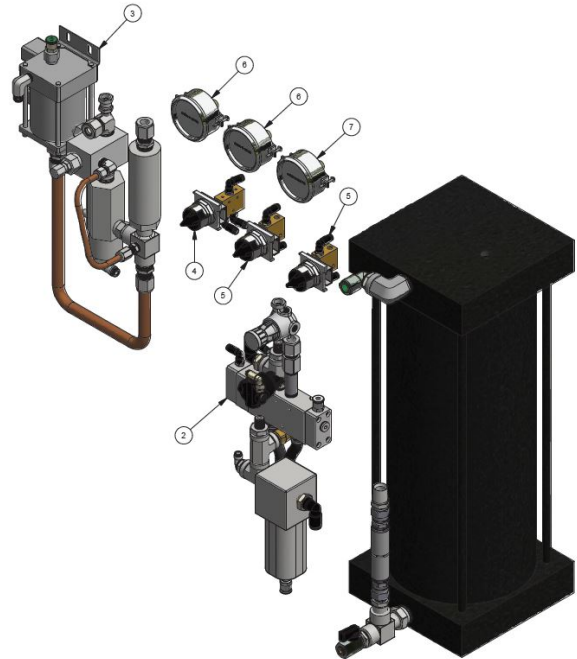

Includes:

Item	Qty.	Part #	Description
1	1	40034733	630 Hydraulic Reservoir Assembly Kit
2	1	40000398	Air Module Assembly Press 630-800-1000
3	1	40000380	Hydraulic Module 630-1000
4	1	40000135	Switch Assembly Open/Close-Selector
5	2	40000136	Switch Assembly On/Off
6	2	40000107	Gauge 0-6000 PSI 2.5" Panel Mount 1/4" MPNT w/ Bracket
7	1	40000106	Gauge 0-10,000 PSI 2.5" Lower Mount 1/4" NPT
8	1	40000760	Kit Colored Air Tubing for Press

Includes:

Item	Qty.	Part #	Description
1	1	40034734	800 Hydraulic Reservoir Assembly Kit
2	1	40000398	Air Module Assembly Press 630-800-1000
3	1	40000380	Hydraulic Module 630-1000
4	1	40000135	Switch Assembly Open/Close-Selector
5	2	40000136	Switch Assembly On/Off
6	2	40000107	Gauge 0-6000 PSI 2.5" Panel Mount 1/4" MPNT w/ Bracket
7	1	40000106	Gauge 0-10,000 PSI 2.5" Lower Mount 1/4" NPT
8	1	40000760	Kit Colored Air Tubing for Press