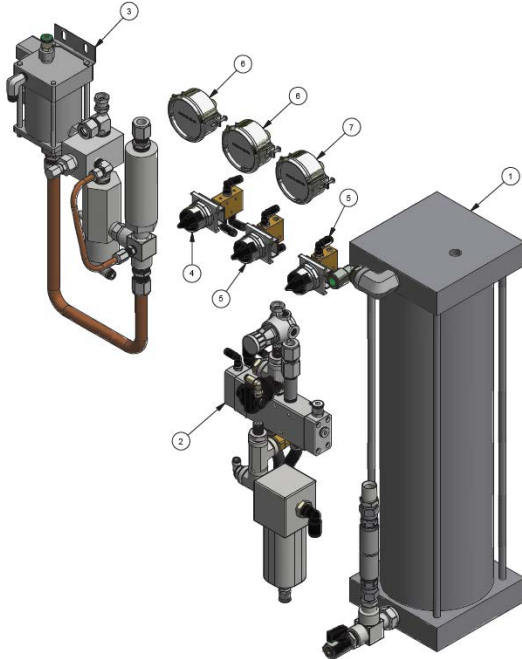

M.W. WATERMARK, L.L.C

4660 136th Avenue, Holland, MI 49424
www.mwwatermark.com

Office 616.399.8850
Fax 616.399.8860

M.W. WATERMARK™ HYDRAULICS REBUILD KITS

630 Hydraulics Field Rebuild Kit (40034743)