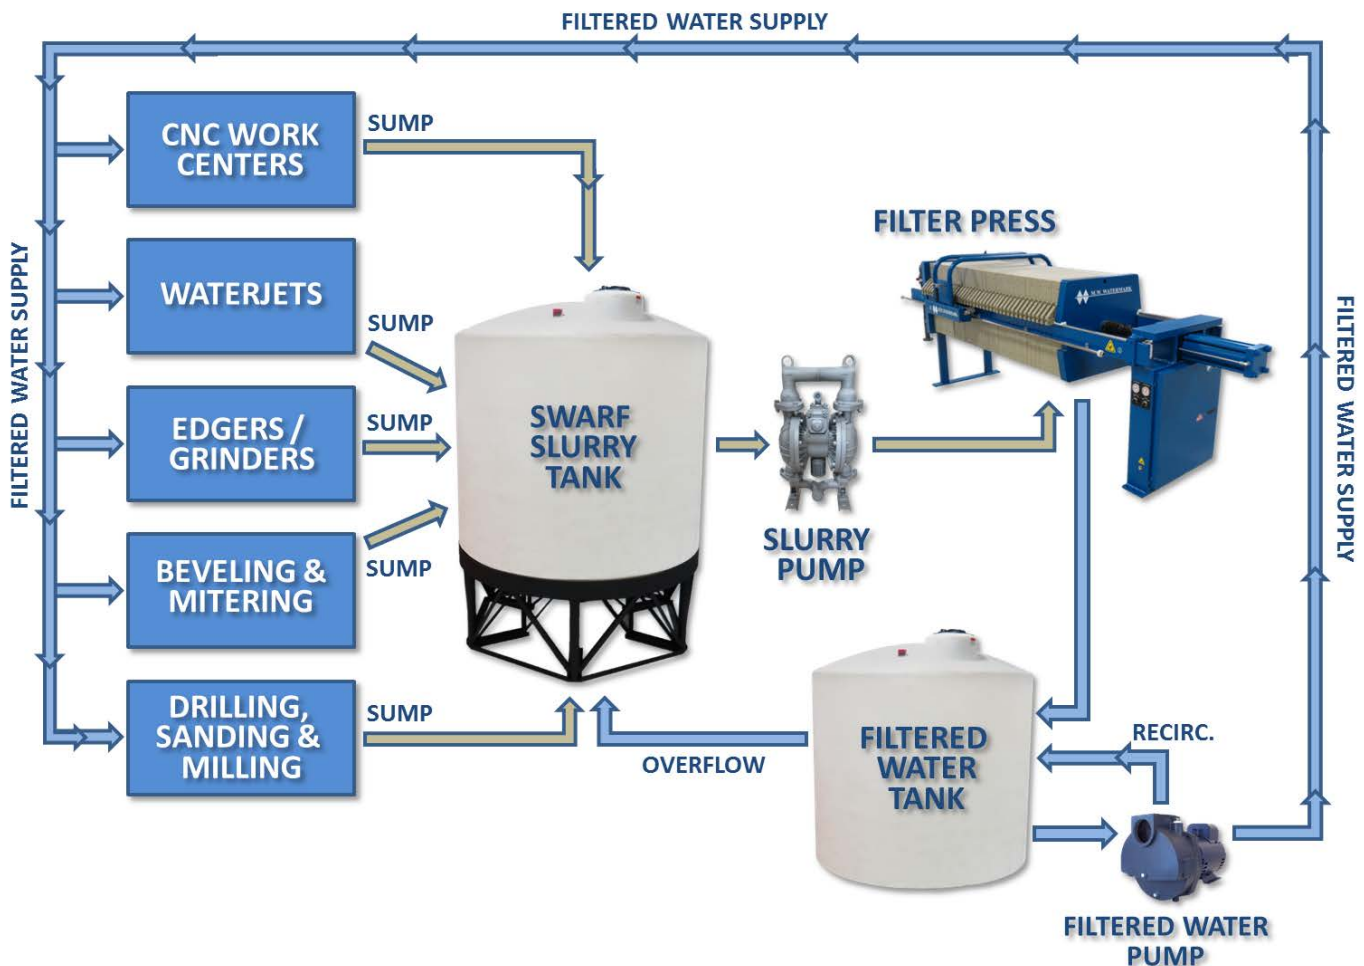

M.W. WATERMARK™ GLASS FABRICATION RECYCLING SYSTEM

Benefits of working with M.W. Watermark:

- M.W. Watermark offers you greater flexibility in water system design. We don't require the purchase of an entire system – if you simply require a filter press to dewater solids in your central collection tank, we can provide just that.
- Why pay a system integrator's premium to expand your filter press or add supplemental presses? Work with the OEM, M.W. Watermark – the authority on filter press technology. Our team has over 20 years of direct experience in the glass fabrication industry.
- When you work with M.W. Watermark, you can continue to utilize your existing tanks and pumps. We don't require the purchase of unnecessary components, as we specialize in supplying you with the best filter press for your particular operation.
- We accept filter press trade-ins of any brand toward the purchase of a new M.W. Watermark filter press.