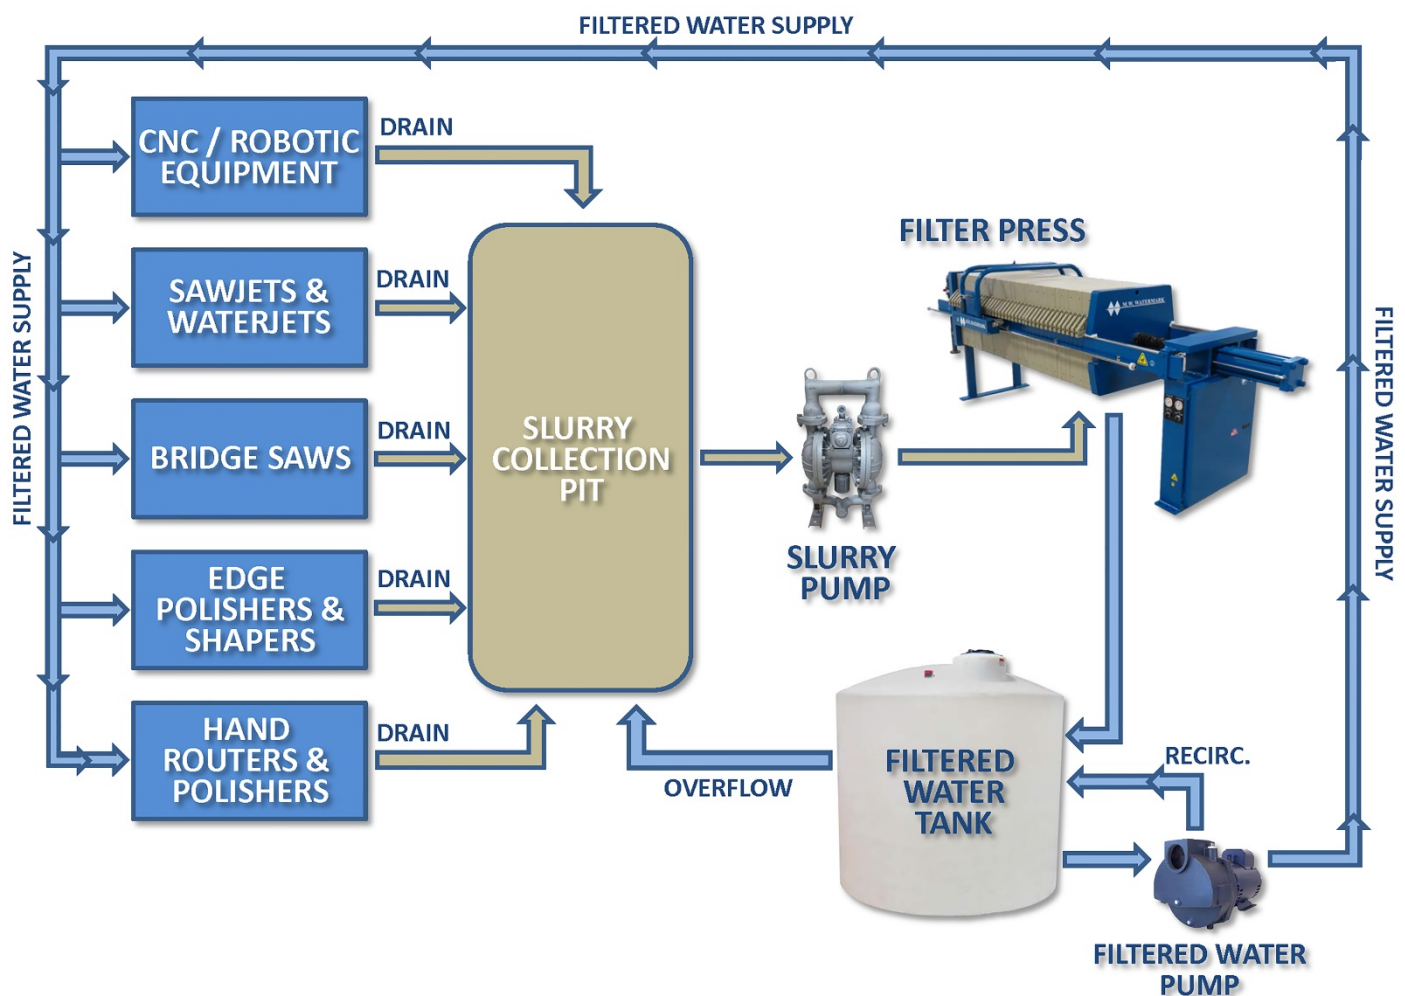

M.W. WATERMARK™ STONE FABRICATION RECYCLING SYSTEM

Benefits of working with M.W. Watermark:

- M.W. Watermark offers you greater flexibility in water system design. We don't require the purchase of an entire system – if you simply require a filter press to dewater solids in your central collection pit, we can provide just that.
- When you work with M.W. Watermark, you can continue to utilize your existing tanks and pumps. We don't require the purchase of unnecessary components, as we specialize in supplying you with the best filter press for your particular operation.
- Why pay a system integrator's premium to expand your filter press or add supplemental presses? Work with the OEM, M.W. Watermark – the authority on filter press technology. Our team has over 20 years of direct experience in the stone fabrication industry.
- We accept filter press trade-ins of any brand toward the purchase of a new M.W. Watermark filter press.