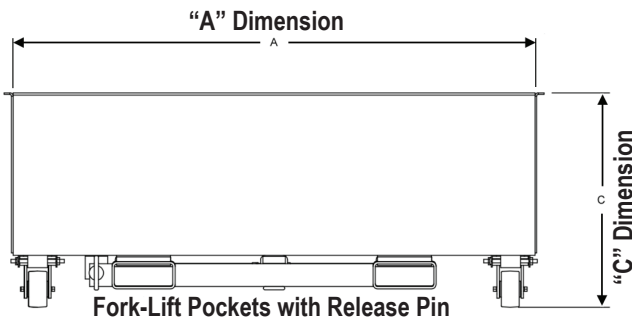

M.W. WATERMARK™ SELF-DUMPING FILTER CAKE DUMPSTER SIZES

470mm Press

	"A"	"B"	"C"
40007276	36"	36"	23.75"
40000461	44"	36"	23.75"

630mm Press

	"A"	"B"	"C"
40000461	44"	36"	23.75"
40000462	52"	36"	23.75"
40000463	60"	36"	23.75"
40000464	72"	36"	23.75"
40000465	82"	36"	23.75"

800mm Press

	"A"	"B"	"C"
40000467	48"	42"	23.75"
40000468	60"	42"	23.75"
40000466	72"	42"	23.75"
40001817	84"	42"	23.75"

1000mm Press

	"A"	"B"	"C"
40000469	58"	52"	23.75"
40005634	82"	52"	23.75"
40000470	60"	66"	23.75"

Please contact us for pricing. "A" and "B" are inner dimensions and do not include the approximate 1.5" lip around the top edge.

Accessories

		<u>Price*</u>
40000844	CASTER RIGID 4" X 2" POLYOLEFIN 500 LB CAP	\$29.00 EA
40000171	CASTER SWIVEL 4" X 2" POLYOLEFIN 500 LB CAP	\$30.00 EA
40003900	DUMPSTER STRAP 21"	\$20.00 EA
40000157	STRAP 15" X 3" W/ LOOP ON BOTH ENDS 5000LB CAP	\$51.00 EA
40000158	STRAP 30" X 3" W/ LOOP ON BOTH ENDS 5000LB CAP	\$58.00 EA
40000037	BULK BAG 1 CU YD UN13H3/Y CERT W/ 3-MIL LINER	\$32.00 EA