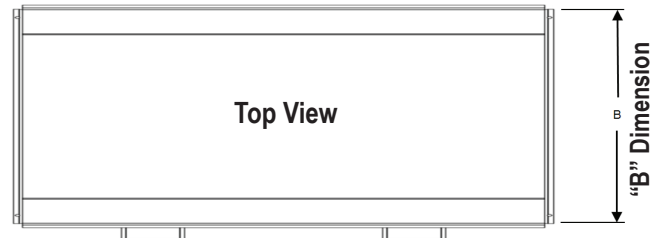

800mm Press

	"A"	"B"	"C"
40000467	48"	42"	23.75"
40000468	60"	42"	23.75"
40000466	72"	42"	23.75"
40001817	84"	42"	23.75"

1000mm Press

	"A"	"B"	"C"
40000469	58"	52"	23.75"
40005634	82"	52"	23.75"
40000470	60"	66"	23.75"

Please contact us for pricing. "A" and "B" are inner dimensions and do not include the approximate 1.5" lip around the top edge.

Accessories

		<u>Price*</u>
40000844	CASTER RIGID 4" X 2" POLYOLEFIN 500 LB CAP	\$29.00 EA
40000171	CASTER SWIVEL 4" X 2" POLYOLEFIN 500 LB CAP	\$30.00 EA
40003900	DUMPSTER STRAP 21"	\$20.00 EA
40000157	STRAP 15" X 3" W/ LOOP ON BOTH ENDS 5000LB CAP	\$51.00 EA
40000158	STRAP 30" X 3" W/ LOOP ON BOTH ENDS 5000LB CAP	\$58.00 EA
40000037	BULK BAG 1 CU YD UN13H3/Y CERT W/ 3-MIL LINER	\$32.00 EA