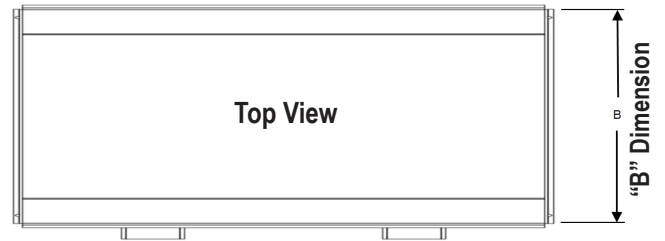

### 800mm Press

	“A”	“B”	“C”
40000467	48"	42"	23.75"
40000468	60"	42"	23.75"
40000466	72"	42"	23.75"
40001817	84"	42"	23.75"

### 1000mm Press

	“A”	“B”	“C”
40000469	58"	52"	23.75"
40005634	82"	52"	23.75"
40000470	60"	66"	23.75"

Please contact us for pricing. “A” and “B” are inner dimensions and do not include the approximate 1.5” lip around the top edge.