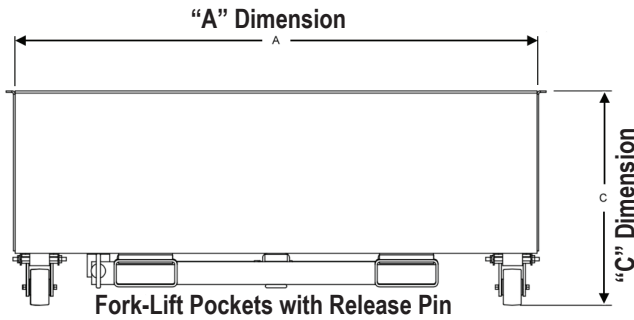

### 630mm Press

	“A”	“B”	“C”
40000461	44"	36"	23.75"
40000462	52"	36"	23.75"
40000463	60"	36"	23.75"
40000464	72"	36"	23.75"
40000465	82"	36"	23.75"

### 800mm Press

	“A”	“B”	“C”
40000467	48"	42"	23.75"
40000468	60"	42"	23.75"
40000466	72"	42"	23.75"
40001817	84"	42"	23.75"

### 1000mm Press

	“A”	“B”	“C”
40000469	58"	52"	23.75"
40005634	82"	52"	23.75"
40000470	60"	66"	23.75"

Please contact us for pricing. “A” and “B” are inner dimensions and do not include the approximate 1.5” lip around the top edge.