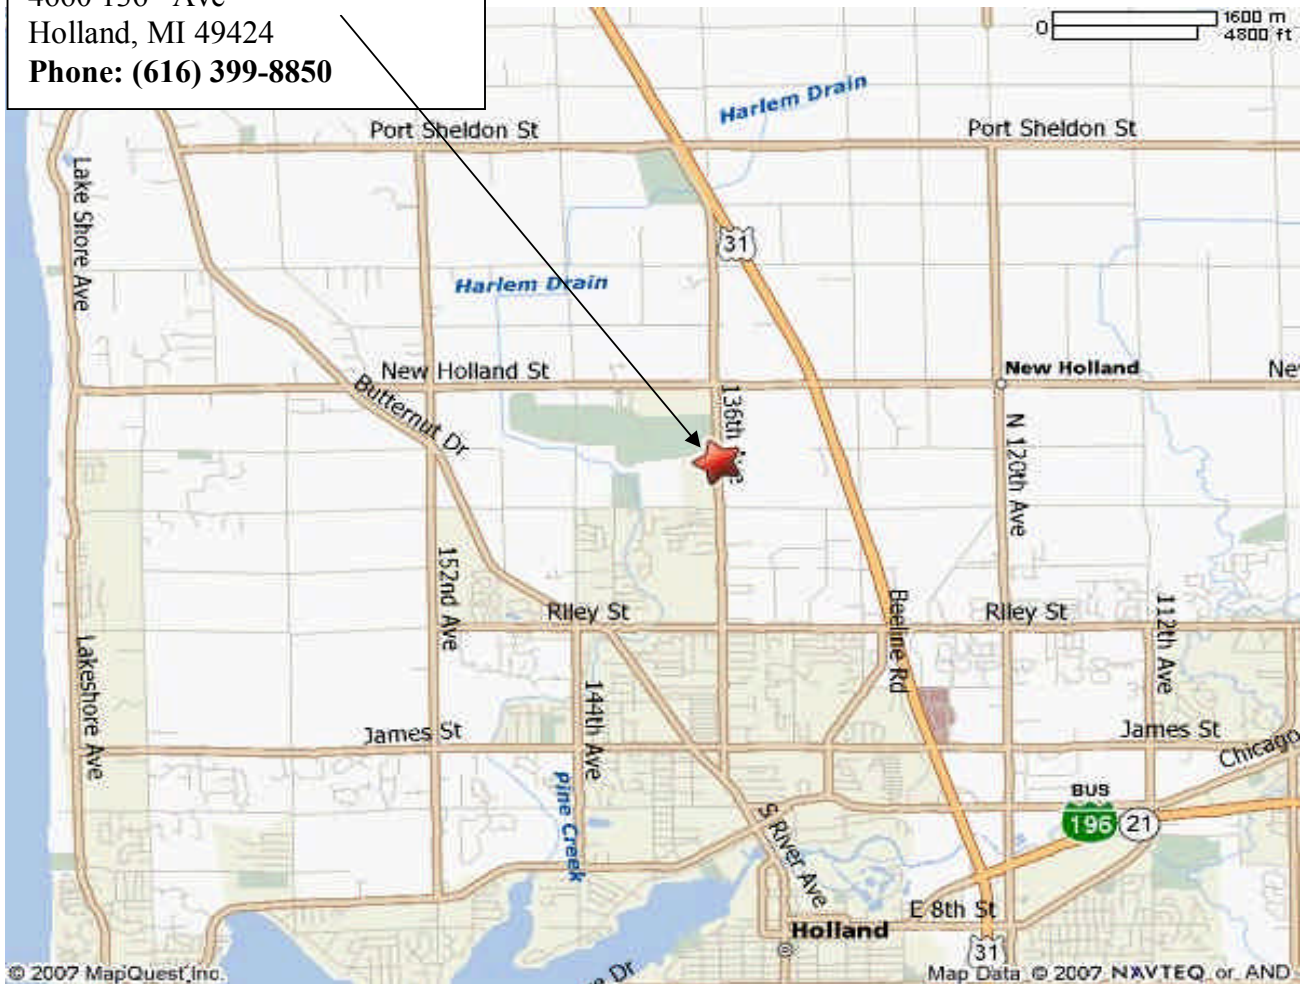

M.W. WATERMARK, L.L.C.

4660 136th Avenue Holland, MI 49424

ph 616.399.8850

fax 616.399.8860

www.mwwatermark.com

WE ARE HERE:

M.W. WATERMARK, L.L.C.

4660 136th Ave

Holland, MI 49424

Phone: (616) 399-8850

Directions from the West/South:

94 East to I-196 North/US 31 North
US 31 North towards Holland
Make a U-Turn onto US 31 South at Quincy Street
Turn Right (West) onto Riley Street
North to Address – Located on the East side of the road

Directions from the East:

96 West towards Lansing
Take M-6 West / Paul B. Henry Freeway
Merge onto I-196 West towards Holland
Merge onto US 31 North towards Muskegon
Make a U-Turn onto US 31 South at Quincy Street
Turn Right (West) onto Riley Street
Turn Right onto 136th Avenue
North to Address – Located on the East side of the road